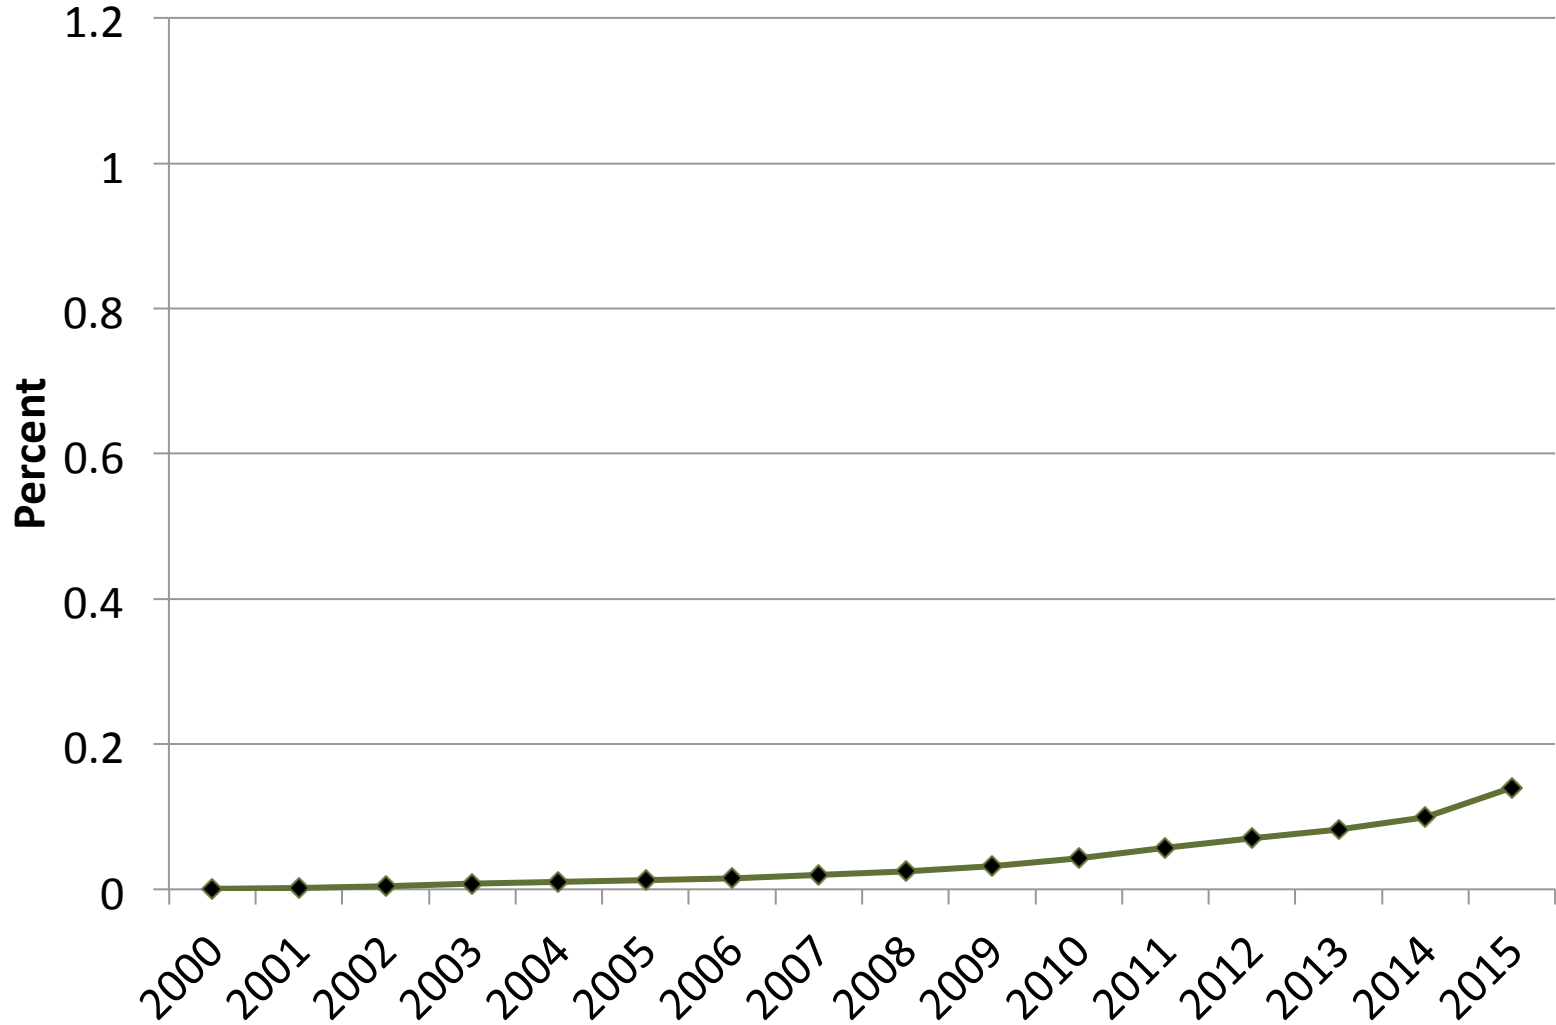

Net metering generating capacity installed yearly

(NorthWestern Energy MT customers)

Source: NorthWestern Energy, MREA

Net metering output as percent of NorthWestern retail sales

Source: NorthWestern Energy, U.S. Dept. of Energy, MREA