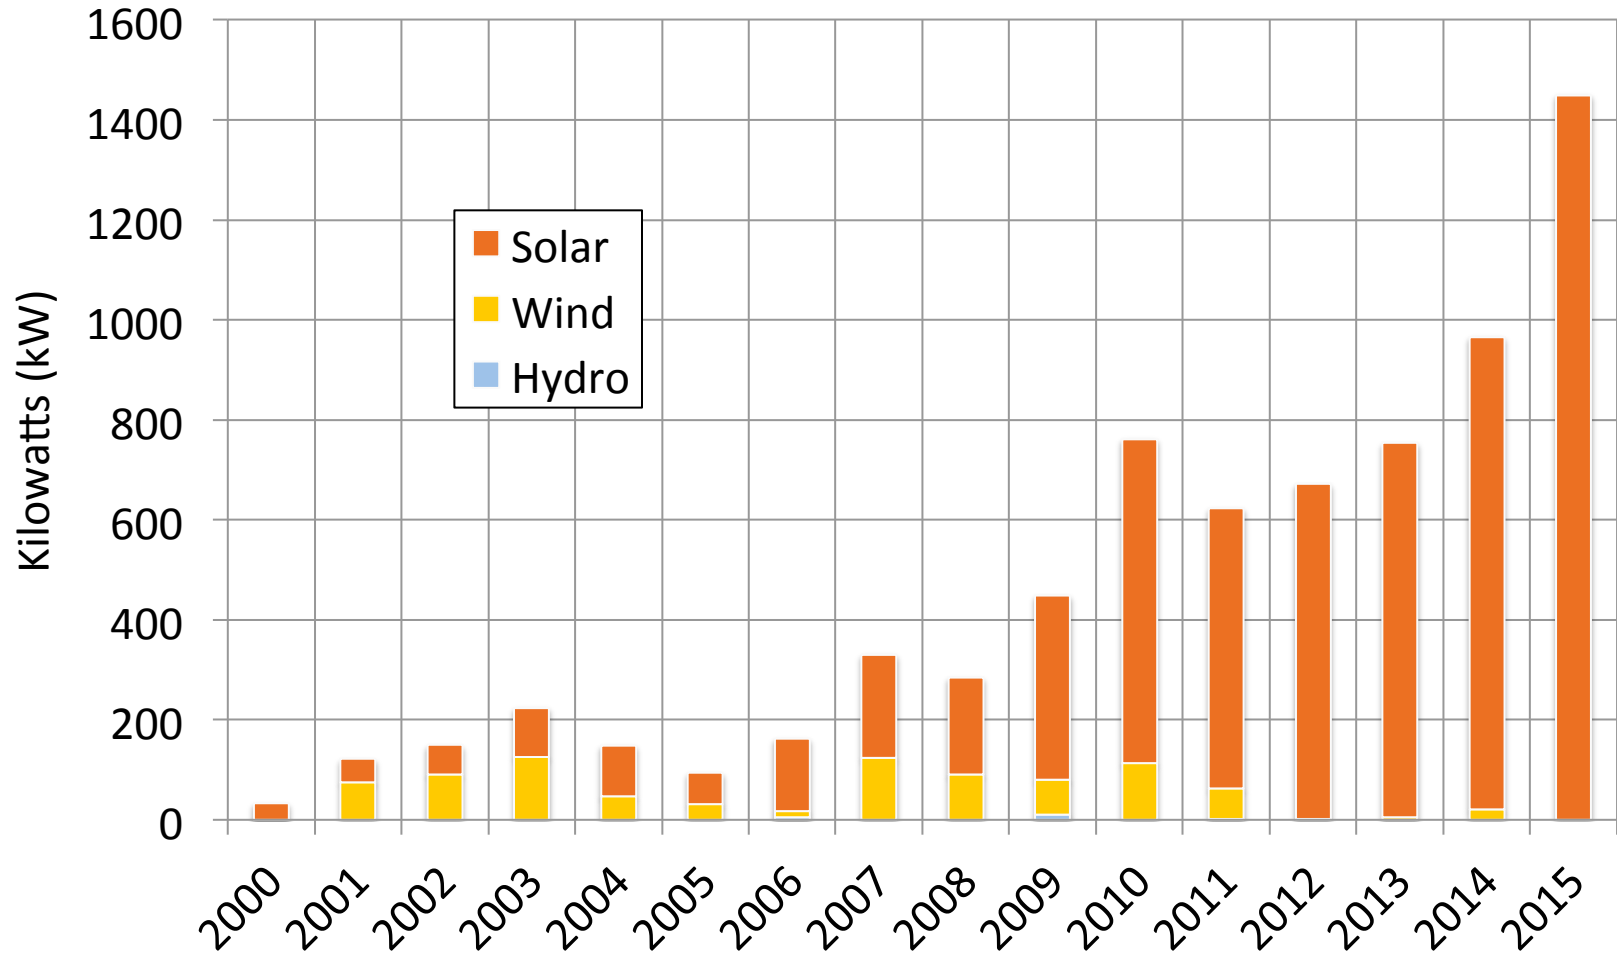

Net metering generating capacity installed yearly

(NorthWestern Energy MT customers)

Source: NorthWestern Energy, MREA

Net metering output as percent of NorthWestern retail sales

Source: NorthWestern Energy, U.S. Dept. of Energy, MREA