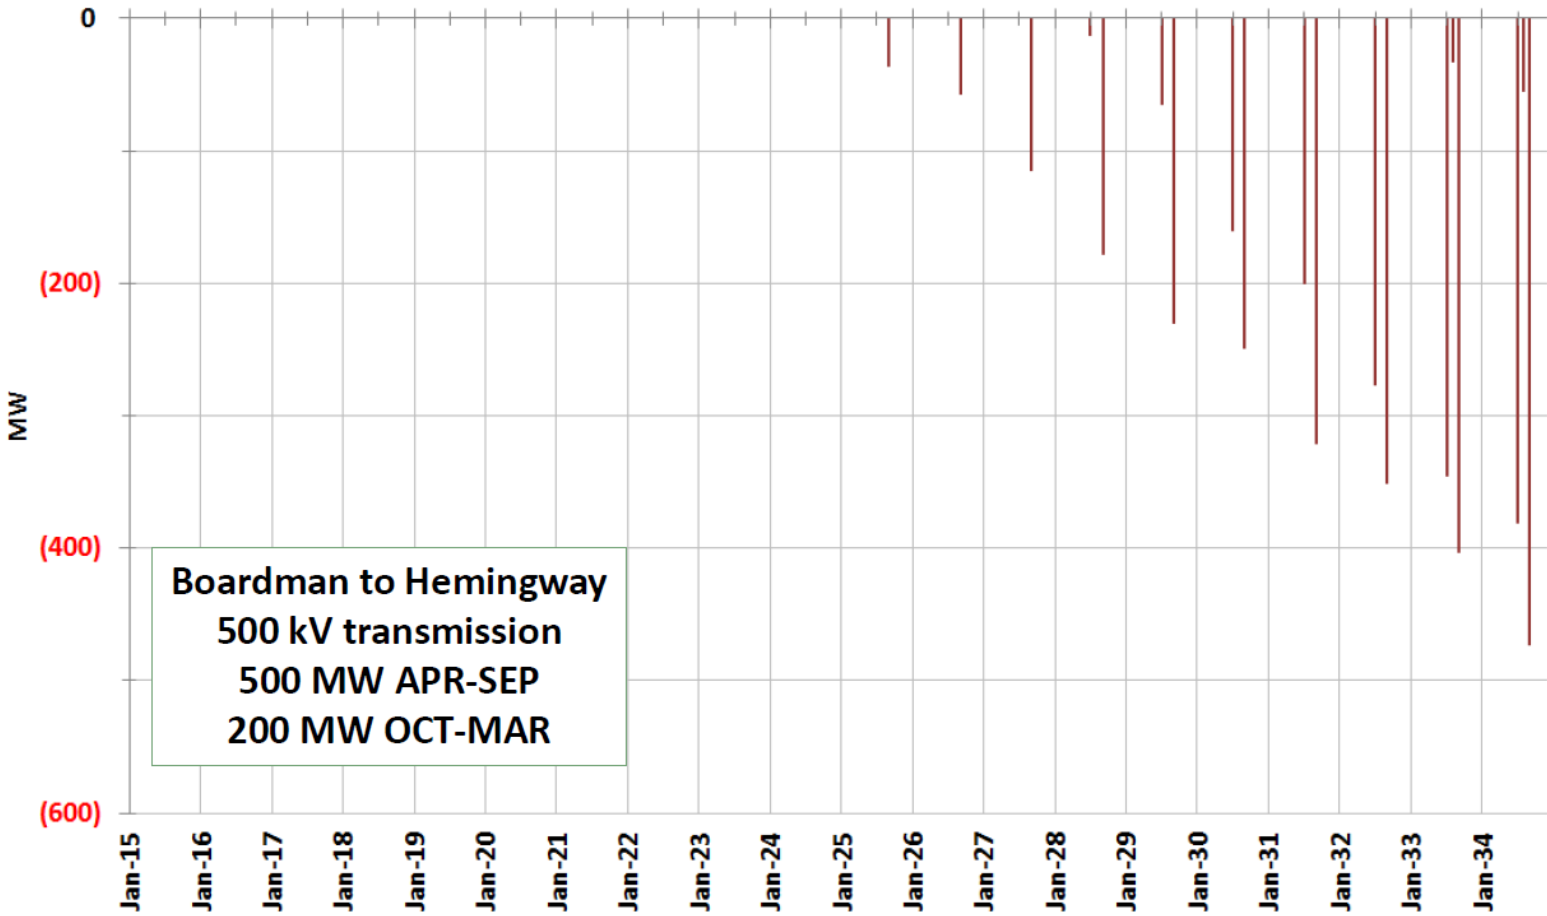

# BPA Transmission Need – Southeastern Idaho Customers

# Idaho Power's Transmission Need - Electric Supply Deficits